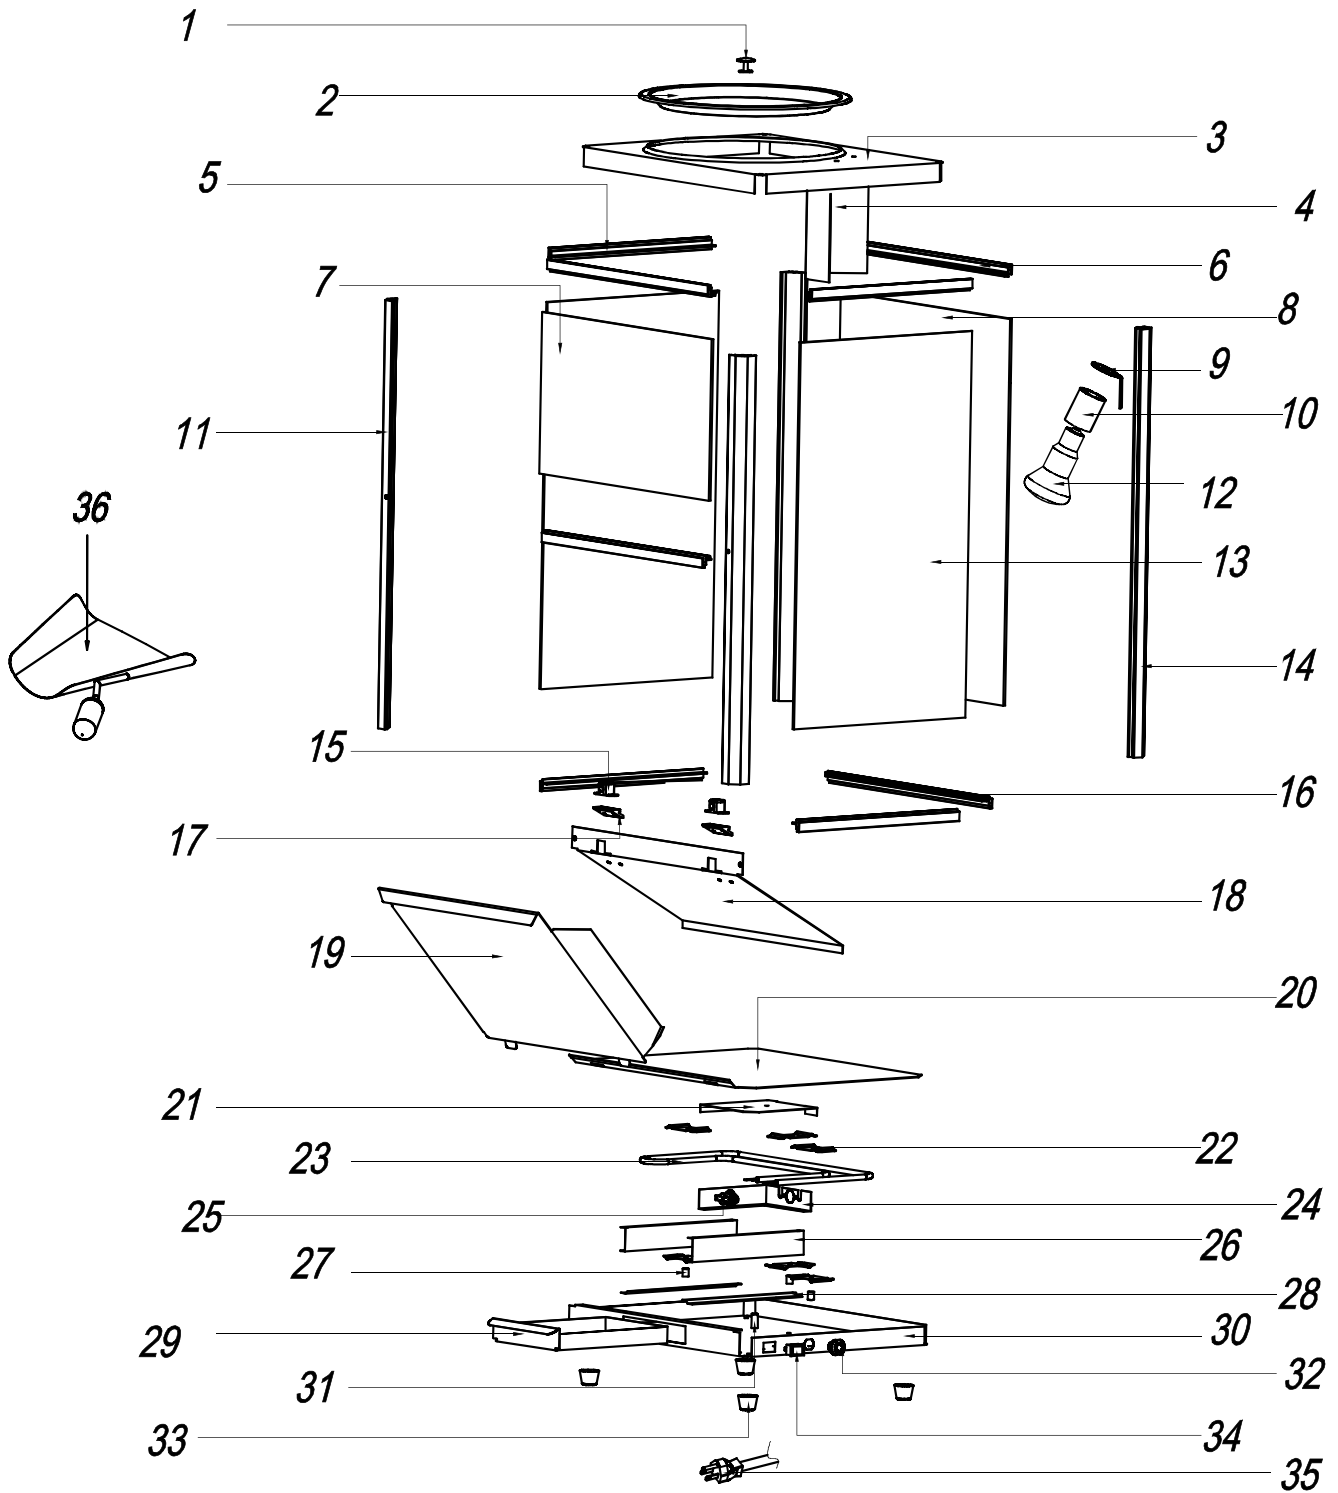

Parts Breakdown

Model DW-CN-0100 44674

Parts Breakdown

Model DW-CN-0100 44674

Item No.	Description	Position	Item No.	Description	Position	Item No.	Description	Position
AC080	Top Cover Handle for 44674	1	AC092	Side Glass for 44674	13	AC104	Thermostat for 44674	25
AC081	Top Cover for 44674	2	AC093	Back Light Stand for 44674	14	AC105	Tray Holder for 44674	26
AC082	Top Plate for 44674	3	AC094	Magnet for 44674	15	AC106	Warmer Washer for 44674	27
AC083	Bulb Cover for 44674	4	AC095	Bottom Glass Holder for 44674	16	AC107	Tray Holder Bottom Plate for 44674	28
AC084	Side Glass Holder for 44674	5	AC096	Magnet Holder for 44674	17	AC108	Tray for 44674	29
AC085	Front and Back Glass Holder for 44674	6	AC097	Deflector Plate for 44674	18	AC109	Bottom for 44674	30
AC086	Front Glass for 44674	7	AC098	Angled Service Plate for 44674	19	AC110	Warmer Wire Box Cover Washer for 44674	31
AC087	Back Glass for 44674	8	AC099	Bottom Plate for 44674	20	AC111	Fuse for 44674	32
AC088	Bulb Wire for 44674	9	AC100	Warmer Wire Box Cover for 44674	21	AC112	Feet for 44674	33
AC089	Bulb Holder for 44674	10	AC101	Warmer Holder Cover for 44674	22	AC113	Switch for 44674	34
AC090	Front Light Stand for 44674	11	AC102	Warmer for 44674	23	AC114	Power Line and Plug for 44674	35
AC091	Light Bulb for 44674	12	AC103	Warmer Wire Box for 44674	24	AC115	Scoop for 44674	36